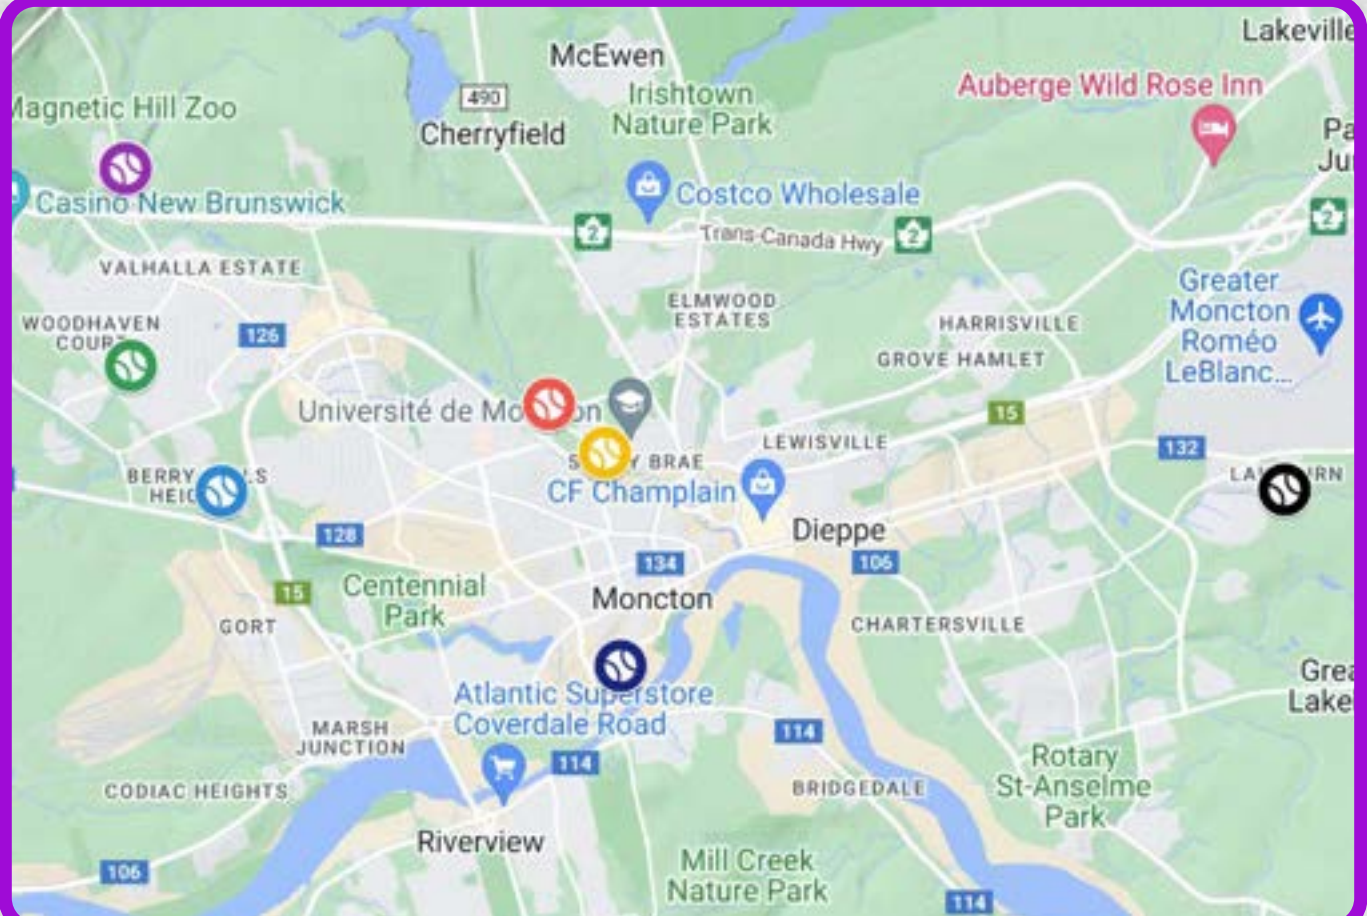

MAP OF FIELDS

Hal Bett's Field
250 Assumption Blvd, Moncton

Evergreen Field
333 Evergreen Dr, Moncton

Crandall Field
333 Gorge Rd, Moncton

Lakeburn Field
28 Emmanuel St, Moncton

Wheeler Field
55 Crowley Farm Rd, Moncton

U de M
405 Université Ave, Moncton
Pavillon Clément-Cormier

Berry Mills Field
10 Community Ave, Moncton